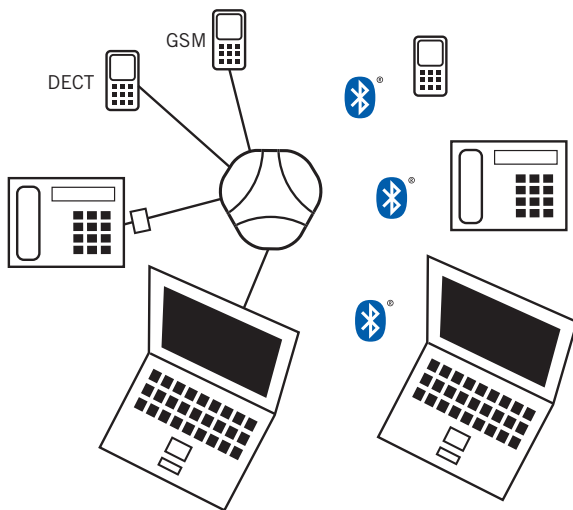

Conference phones for every situation

Konftel 60W – the flexible solution for smart audio conferencing

The Konftel 60W is a stylish mobile conference unit for the modern office that includes Bluetooth technology for even greater versatility. With superb sound quality and easy-to-use functions, it connects easily to computers and system telephones as well as operating cordlessly with Bluetooth® enabled mobile phones.

You can hold a meeting anytime – regardless of distance and pressing schedules. Konftel makes telephone conferencing the ideal alternative, providing an opportunity to bring people together and hold spontaneous meetings to reach instant decisions. Konftel conference units are all equipped with the unique OmniSound® feature – optimal sound for totally natural, crystal clear communication.

Advantages of the Konftel 60W

- Portable unit – simple to connect and use
- Requires no dedicated telephone line or subscription
- Connects to most system phones, DECT and mobile phones
- Can also be connected to your telephone or computer using IP telephony
- Expandable with additional microphones
- Compatible with telephone features, e.g. three-way calling
- Connects wirelessly to unit equipment with Bluetooth® technology
- Can be used together with a headset
- OmniSound® – crystal clear sound
- Natural sound – (full Duplex)
- 2 year warranty